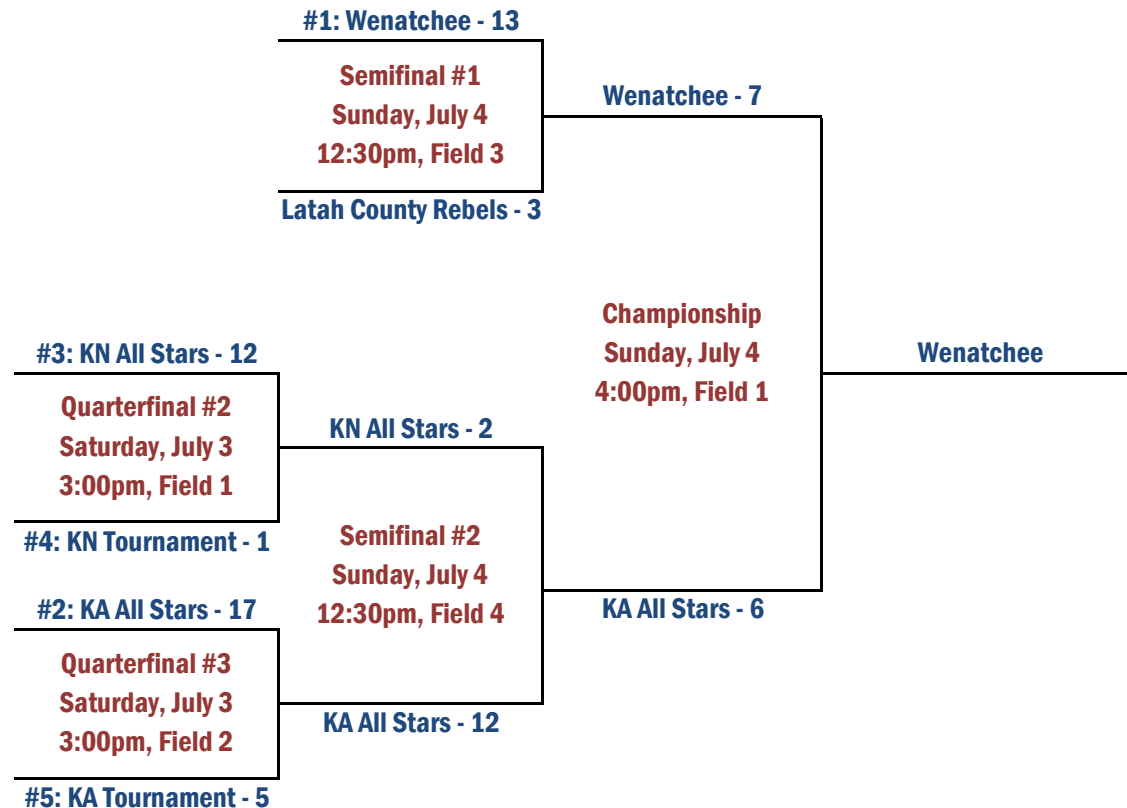

2010 Kennewick American Conner Classic

11-year old Divison Schedule, Standings & Game Results

	Team	GP	Win	Loss	RF	RA
1	Wenatchee Youth Baseball	3	3	0	36	9
2	Kennewick American All Stars	3	2	1	31	5
3	Kennewick National All Stars	3	2	1	35	17
4	Kennewick National Tournament	3	1	2	23	23
5	Kennewick American Tournament	3	1	2	9	24
6	Latah County Rebels	3	1	2	10	29
7	Richland Nationals	3	1	2	4	33

#	Thursday games	Time	Field
11-01	KN All Stars 11, KN Tournament 4	4:30 PM	2
11-02	KA All Stars 11, Richland National 0	7:00 PM	2

#	Friday games	Time	Field
11-03	KN Tournament 17, KA Tournament 9	8:00 AM	2
11-04	KN All Stars 20, Richland National 1	10:15 AM	4
11-05	Wenatchee 18, Latah County Rebels 2	12:30 PM	3
11-06	Richland National 3, KN Tournament 2	2:45 PM	2
11-07	Latah County Rebels 6, KA Tournament 0	5:00 PM	3
11-08	Wenatchee 6, KA All Stars 3	5:00 PM	2

#	Saturday games	Time	Field
11-09	KA All Stars 11, Latah County Rebels 2	10:15 AM	3
11-10	KA Tournament* 11, Richland National 1	12:30 PM	3
11-11	Wenatchee 12, KN All Stars 4	12:30 PM	1

* Game won't count in standings or statistics for Richland

	Saturday Play-in game	Time	Field
#6:	Latah County 11, #7: Richland National 7	3:00 PM	3

Tournament scores and standings are available on our website at kaybtournaments.org